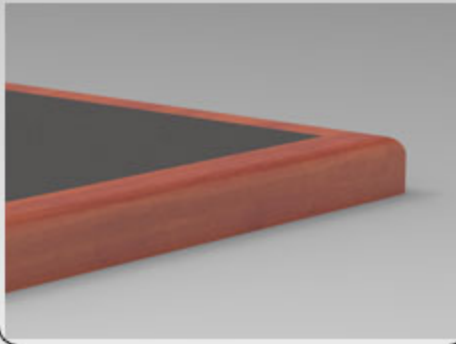

## Router/Edge Profiles

\*Denotes Premium Profile

Eased Edge Profile

Chamfer Profile

Knife Edge Profile\*

Capstone Edge Profile\*

Round Over Profile

Ogee Profile\*

Bullnose Edge Profile\*

Thumbnail Profile\*