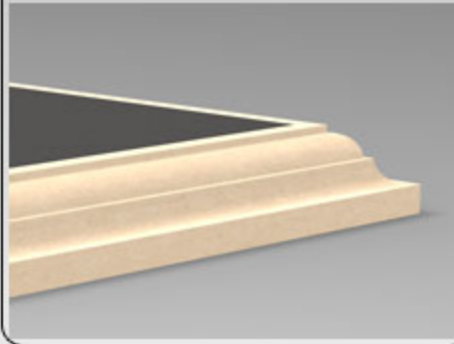

## Router/Edge Profiles

\*Denotes Premium Profile

Eased Edge Profile

Chamfer Profile

Knife Edge Profile\*

Capstone Edge Profile\*

Round Over Profile

Ogee Profile\*

Bullnose Edge Profile\*

Thumbnail Profile\*