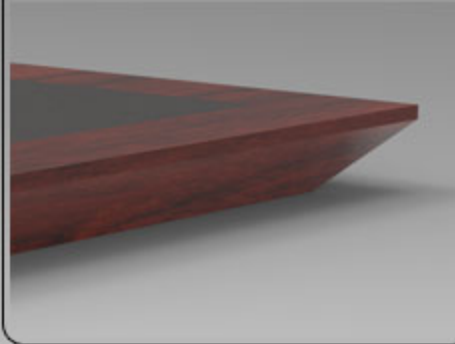

## Router/Edge Profiles

\*Denotes Premium Profile

Eased Edge Profile

Chamfer Profile

Knife Edge Profile\*

Capstone Edge Profile\*

Round Over Profile

Ogee Profile\*

Bullnose Edge Profile\*

Thumbnail Profile\*