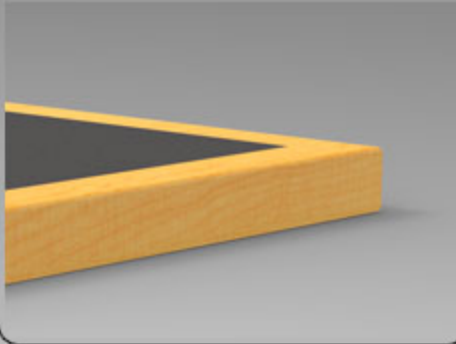

## Router/Edge Profiles

\*Denotes Premium Profile

Eased Edge Profile

Chamfer Profile

Knife Edge Profile\*

Capstone Edge Profile\*

Round Over Profile

Ogee Profile\*