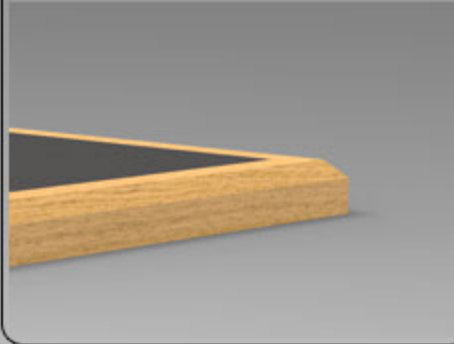

## Router/Edge Profiles

\*Denotes Premium Profile

Eased Edge Profile

Chamfer Profile

Knife Edge Profile\*

Capstone Edge Profile\*

Round Over Profile

Ogee Profile\*